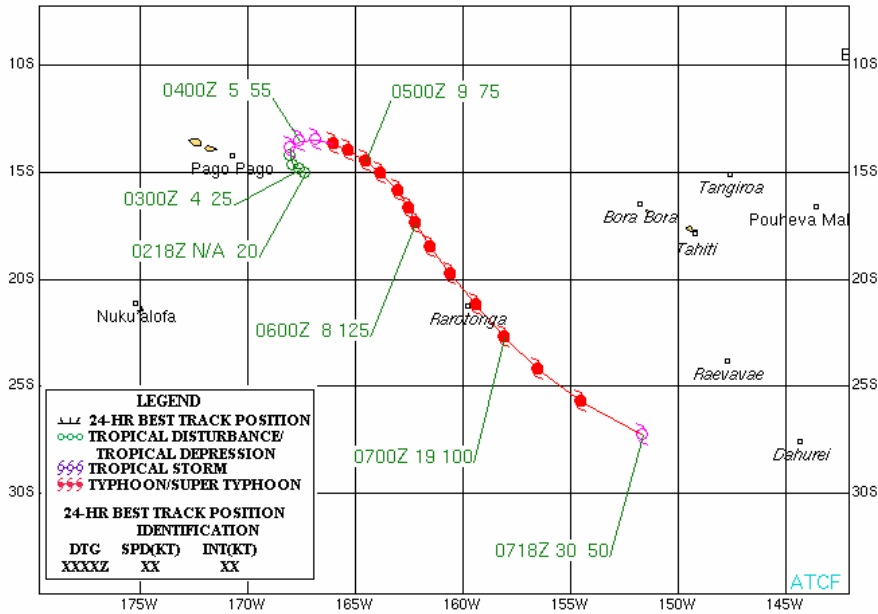

TROPICAL CYCLONE 03S (AROLA)
07-15 NOVEMBER 2004

TROPICAL CYCLONE 04S (BENTO)
20 NOVEMBER-04 DECEMBER 2004

TROPICAL CYCLONE 06S (CHAMBO)
21 DECEMBER 2004-01 JANUARY 2005

TROPICAL CYCLONE 08P (KERRY)
04-14 JANUARY 2005

**TROPICAL CYCLONE 12S (ERNEST)
16-24 JANUARY 2005**

**TROPICAL CYCLONE 15P (MEENA)
02-07 FEBRUARY 2005**

**TROPICAL CYCLONE 18P (NANCY)
11-17 FEBRUARY 2005**

**TROPICAL CYCLONE 19P (OLAF)
12-20 FEBRUARY 2005**

TROPICAL CYCLONE 20P (PERCY)
24 FEBRUARY-05 MARCH 2005

TROPICAL CYCLONE 22P (INGRID)
04-17 MARCH 2005

TROPICAL CYCLONE 23S (WILLY)
08-14 MARCH 2005

TROPICAL CYCLONE 24S (HENNIE)
21-28 MARCH 2005

TROPICAL CYCLONE 26S (ADELINE-JULIET)
01 APRIL - 12 APRIL 2005