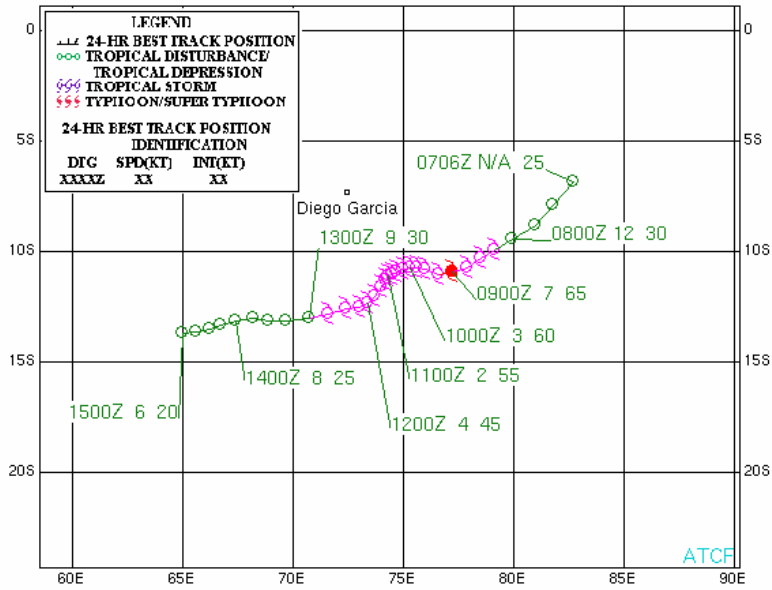

TROPICAL CYCLONE 03S (AROLA)
07-15 NOVEMBER 2004

TROPICAL CYCLONE 04S (BENTO)
20 NOVEMBER-04 DECEMBER 2004

TROPICAL CYCLONE 06S (CHAMBO)
21 DECEMBER 2004-01 JANUARY 2005

TROPICAL CYCLONE 08P (KERRY)
04-14 JANUARY 2005

TROPICAL CYCLONE 20P (PERCY)
24 FEBRUARY-05 MARCH 2005

TROPICAL CYCLONE 22P (INGRID)
04-17 MARCH 2005

TROPICAL CYCLONE 23S (WILLY)
08-14 MARCH 2005

TROPICAL CYCLONE 24S (HENNIE)
21-28 MARCH 2005

TROPICAL CYCLONE 26S (ADELINE-JULIET)
01 APRIL - 12 APRIL 2005