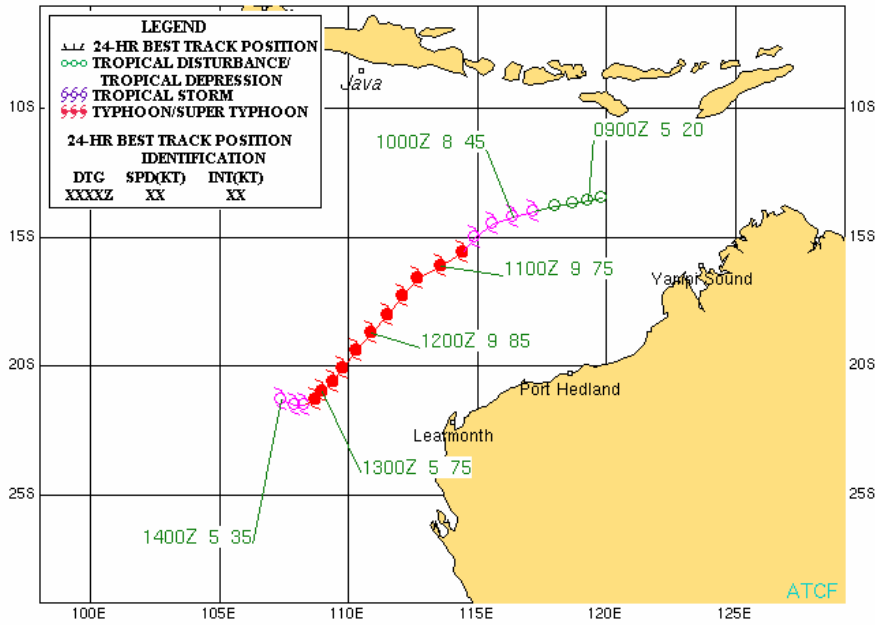

TROPICAL CYCLONE 03S (AROLA)
07-15 NOVEMBER 2004

TROPICAL CYCLONE 04S (BENTO)
20 NOVEMBER-04 DECEMBER 2004

TROPICAL CYCLONE 06S (CHAMBO)
21 DECEMBER 2004-01 JANUARY 2005

TROPICAL CYCLONE 08P (KERRY)
04-14 JANUARY 2005

**TROPICAL CYCLONE 12S (ERNEST)
16-24 JANUARY 2005**

**TROPICAL CYCLONE 15P (MEENA)
02-07 FEBRUARY 2005**

**TROPICAL CYCLONE 18P (NANCY)
11-17 FEBRUARY 2005**

**TROPICAL CYCLONE 19P (OLAF)
12-20 FEBRUARY 2005**

TROPICAL CYCLONE 20P (PERCY)
24 FEBRUARY-05 MARCH 2005

TROPICAL CYCLONE 22P (INGRID)
04-17 MARCH 2005

TROPICAL CYCLONE 23S (WILLY)
08-14 MARCH 2005

TROPICAL CYCLONE 24S (HENNIE)
21-28 MARCH 2005

TROPICAL CYCLONE 26S (ADELINE-JULIET)
01 APRIL - 12 APRIL 2005