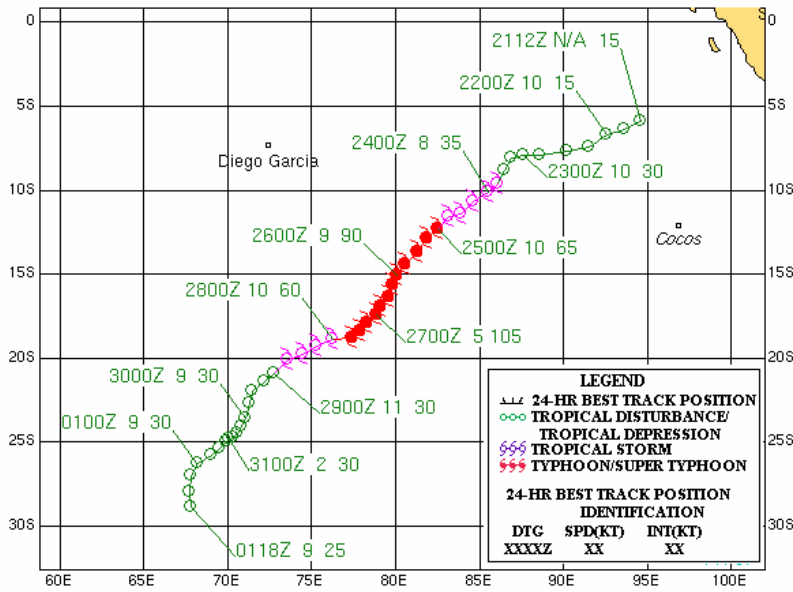

TROPICAL CYCLONE 03S (AROLA)
07-15 NOVEMBER 2004

TROPICAL CYCLONE 04S (BENTO)
20 NOVEMBER-04 DECEMBER 2004

TROPICAL CYCLONE 06S (CHAMBO)
21 DECEMBER 2004-01 JANUARY 2005

TROPICAL CYCLONE 08P (KERRY)
04-14 JANUARY 2005

**TROPICAL CYCLONE 12S (ERNEST)
16-24 JANUARY 2005**

**TROPICAL CYCLONE 15P (MEENA)
02-07 FEBRUARY 2005**

**TROPICAL CYCLONE 18P (NANCY)
11-17 FEBRUARY 2005**

**TROPICAL CYCLONE 19P (OLAF)
12-20 FEBRUARY 2005**

TROPICAL CYCLONE 20P (PERCY)
24 FEBRUARY-05 MARCH 2005

TROPICAL CYCLONE 22P (INGRID)
04-17 MARCH 2005

TROPICAL CYCLONE 23S (WILLY)
08-14 MARCH 2005

TROPICAL CYCLONE 24S (HENNIE)
21-28 MARCH 2005

TROPICAL CYCLONE 26S (ADELINE-JULIET)
01 APRIL - 12 APRIL 2005