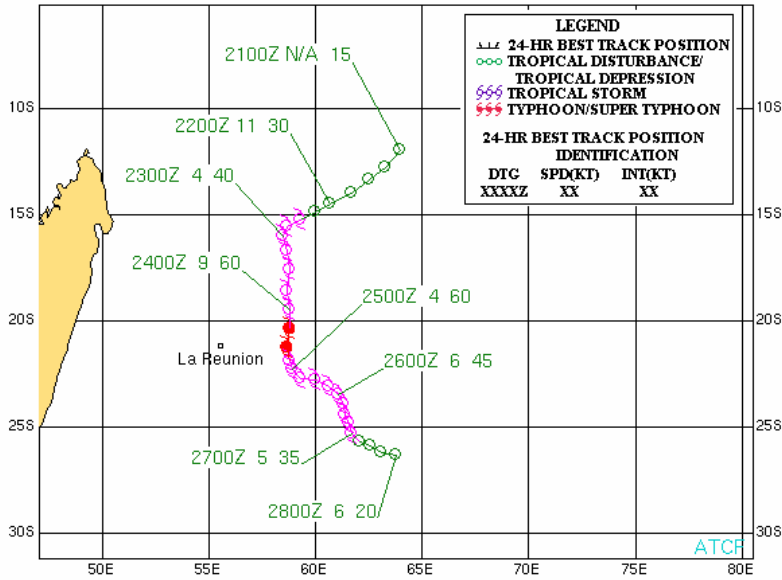

TROPICAL CYCLONE 03S (AROLA)
07-15 NOVEMBER 2004

TROPICAL CYCLONE 04S (BENTO)
20 NOVEMBER-04 DECEMBER 2004

TROPICAL CYCLONE 06S (CHAMBO)
21 DECEMBER 2004-01 JANUARY 2005

TROPICAL CYCLONE 08P (KERRY)
04-14 JANUARY 2005

**TROPICAL CYCLONE 12S (ERNEST)
16-24 JANUARY 2005**

**TROPICAL CYCLONE 15P (MEENA)
02-07 FEBRUARY 2005**

**TROPICAL CYCLONE 18P (NANCY)
11-17 FEBRUARY 2005**

**TROPICAL CYCLONE 19P (OLAF)
12-20 FEBRUARY 2005**

TROPICAL CYCLONE 20P (PERCY)
24 FEBRUARY-05 MARCH 2005

TROPICAL CYCLONE 22P (INGRID)
04-17 MARCH 2005

TROPICAL CYCLONE 23S (WILLY)
08-14 MARCH 2005

TROPICAL CYCLONE 24S (HENNIE)
21-28 MARCH 2005

TROPICAL CYCLONE 26S (ADELINE-JULIET)
01 APRIL - 12 APRIL 2005