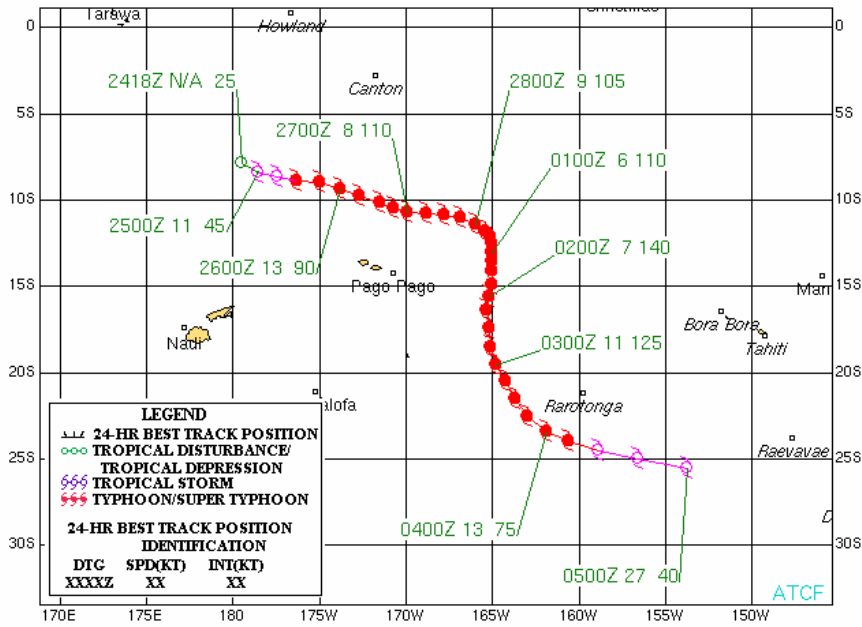

TROPICAL CYCLONE 03S (AROLA)
07-15 NOVEMBER 2004

TROPICAL CYCLONE 04S (BENTO)
20 NOVEMBER-04 DECEMBER 2004

TROPICAL CYCLONE 06S (CHAMBO)
21 DECEMBER 2004-01 JANUARY 2005

TROPICAL CYCLONE 08P (KERRY)
04-14 JANUARY 2005

**TROPICAL CYCLONE 12S (ERNEST)
16-24 JANUARY 2005**

**TROPICAL CYCLONE 15P (MEENA)
02-07 FEBRUARY 2005**

**TROPICAL CYCLONE 18P (NANCY)
11-17 FEBRUARY 2005**

**TROPICAL CYCLONE 19P (OLAF)
12-20 FEBRUARY 2005**

TROPICAL CYCLONE 20P (PERCY)
24 FEBRUARY-05 MARCH 2005

TROPICAL CYCLONE 22P (INGRID)
04-17 MARCH 2005

TROPICAL CYCLONE 23S (WILLY)
08-14 MARCH 2005

TROPICAL CYCLONE 24S (HENNIE)
21-28 MARCH 2005

TROPICAL CYCLONE 26S (ADELINE-JULIET)
01 APRIL - 12 APRIL 2005