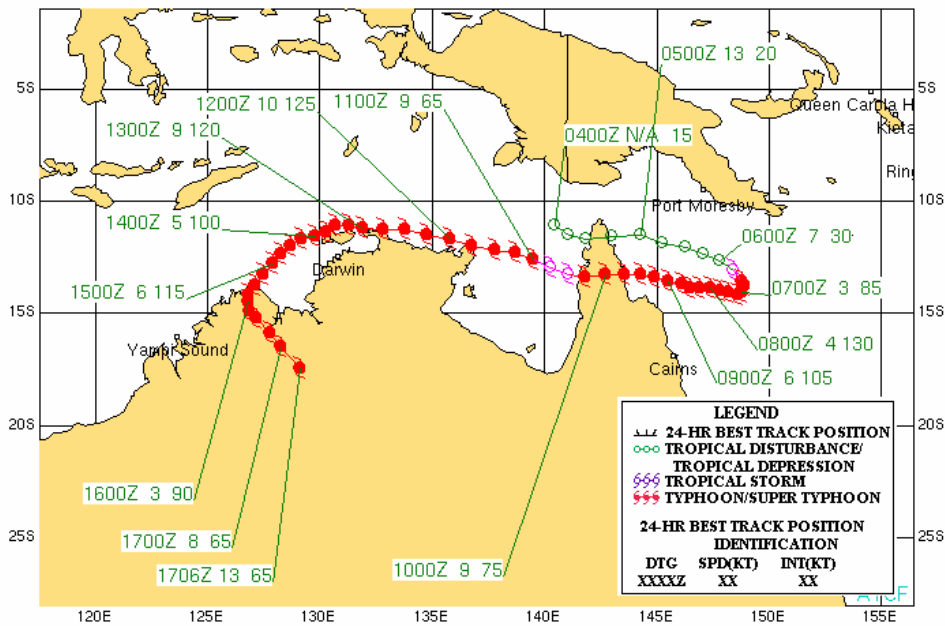

TROPICAL CYCLONE 03S (AROLA)
07-15 NOVEMBER 2004

TROPICAL CYCLONE 04S (BENTO)
20 NOVEMBER-04 DECEMBER 2004

TROPICAL CYCLONE 06S (CHAMBO)
21 DECEMBER 2004-01 JANUARY 2005

TROPICAL CYCLONE 08P (KERRY)
04-14 JANUARY 2005

**TROPICAL CYCLONE 12S (ERNEST)
16-24 JANUARY 2005**

**TROPICAL CYCLONE 15P (MEENA)
02-07 FEBRUARY 2005**

**TROPICAL CYCLONE 18P (NANCY)
11-17 FEBRUARY 2005**

**TROPICAL CYCLONE 19P (OLAF)
12-20 FEBRUARY 2005**

TROPICAL CYCLONE 20P (PERCY)
24 FEBRUARY-05 MARCH 2005

TROPICAL CYCLONE 22P (INGRID)
04-17 MARCH 2005

TROPICAL CYCLONE 23S (WILLY)
08-14 MARCH 2005

TROPICAL CYCLONE 24S (HENNIE)
21-28 MARCH 2005

TROPICAL CYCLONE 26S (ADELINE-JULIET)
01 APRIL - 12 APRIL 2005