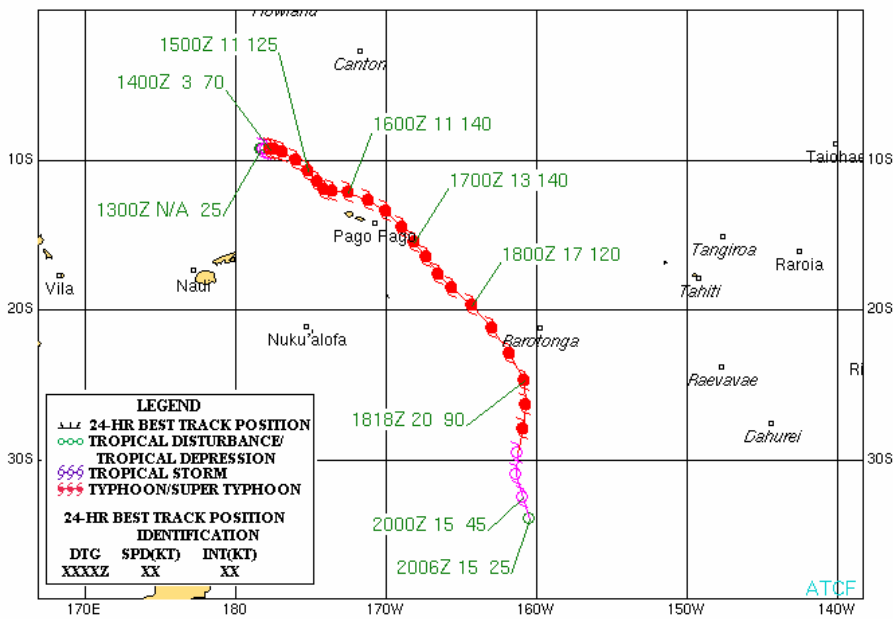

TROPICAL CYCLONE 03S (AROLA)
07-15 NOVEMBER 2004

TROPICAL CYCLONE 04S (BENTO)
20 NOVEMBER-04 DECEMBER 2004

TROPICAL CYCLONE 06S (CHAMBO)
21 DECEMBER 2004-01 JANUARY 2005

TROPICAL CYCLONE 08P (KERRY)
04-14 JANUARY 2005

**TROPICAL CYCLONE 12S (ERNEST)
16-24 JANUARY 2005**

**TROPICAL CYCLONE 15P (MEENA)
02-07 FEBRUARY 2005**

**TROPICAL CYCLONE 18P (NANCY)
11-17 FEBRUARY 2005**

**TROPICAL CYCLONE 19P (OLAF)
12-20 FEBRUARY 2005**

TROPICAL CYCLONE 20P (PERCY)
24 FEBRUARY-05 MARCH 2005

TROPICAL CYCLONE 22P (INGRID)
04-17 MARCH 2005

TROPICAL CYCLONE 23S (WILLY)
08-14 MARCH 2005

TROPICAL CYCLONE 24S (HENNIE)
21-28 MARCH 2005

TROPICAL CYCLONE 26S (ADELINE-JULIET)
01 APRIL - 12 APRIL 2005