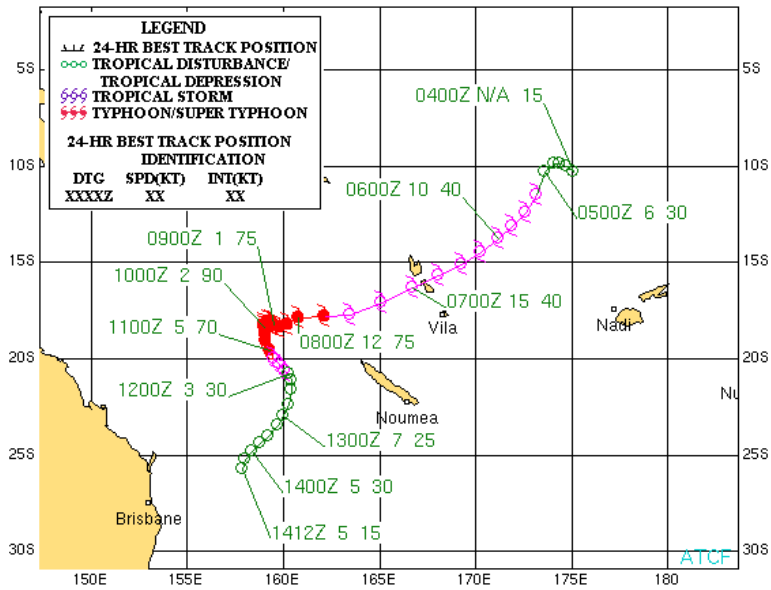

TROPICAL CYCLONE 03S (AROLA)
07-15 NOVEMBER 2004

TROPICAL CYCLONE 04S (BENTO)
20 NOVEMBER-04 DECEMBER 2004

TROPICAL CYCLONE 06S (CHAMBO)
21 DECEMBER 2004-01 JANUARY 2005

TROPICAL CYCLONE 08P (KERRY)
04-14 JANUARY 2005

**TROPICAL CYCLONE 12S (ERNEST)
16-24 JANUARY 2005**

**TROPICAL CYCLONE 15P (MEENA)
02-07 FEBRUARY 2005**

**TROPICAL CYCLONE 18P (NANCY)
11-17 FEBRUARY 2005**

**TROPICAL CYCLONE 19P (OLAF)
12-20 FEBRUARY 2005**

TROPICAL CYCLONE 20P (PERCY)
24 FEBRUARY-05 MARCH 2005

TROPICAL CYCLONE 22P (INGRID)
04-17 MARCH 2005

TROPICAL CYCLONE 23S (WILLY)
08-14 MARCH 2005

TROPICAL CYCLONE 24S (HENNIE)
21-28 MARCH 2005

TROPICAL CYCLONE 26S (ADELINE-JULIET)
01 APRIL - 12 APRIL 2005