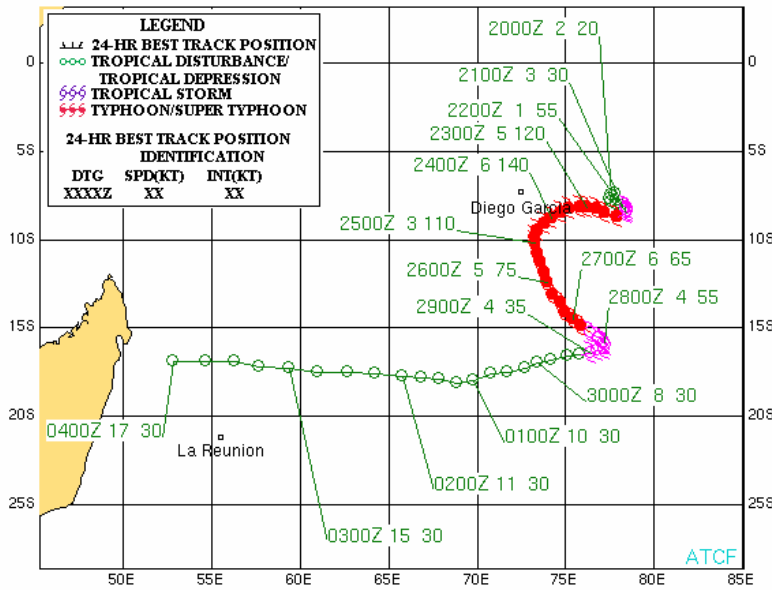

TROPICAL CYCLONE 03S (AROLA)
07-15 NOVEMBER 2004

TROPICAL CYCLONE 04S (BENTO)
20 NOVEMBER-04 DECEMBER 2004

TROPICAL CYCLONE 06S (CHAMBO)
21 DECEMBER 2004-01 JANUARY 2005

TROPICAL CYCLONE 08P (KERRY)
04-14 JANUARY 2005

**TROPICAL CYCLONE 12S (ERNEST)
16-24 JANUARY 2005**

**TROPICAL CYCLONE 15P (MEENA)
02-07 FEBRUARY 2005**

**TROPICAL CYCLONE 18P (NANCY)
11-17 FEBRUARY 2005**

**TROPICAL CYCLONE 19P (OLAF)
12-20 FEBRUARY 2005**

TROPICAL CYCLONE 20P (PERCY)
24 FEBRUARY-05 MARCH 2005

TROPICAL CYCLONE 22P (INGRID)
04-17 MARCH 2005

TROPICAL CYCLONE 23S (WILLY)
08-14 MARCH 2005

TROPICAL CYCLONE 24S (HENNIE)
21-28 MARCH 2005

TROPICAL CYCLONE 26S (ADELINE-JULIET)
01 APRIL - 12 APRIL 2005