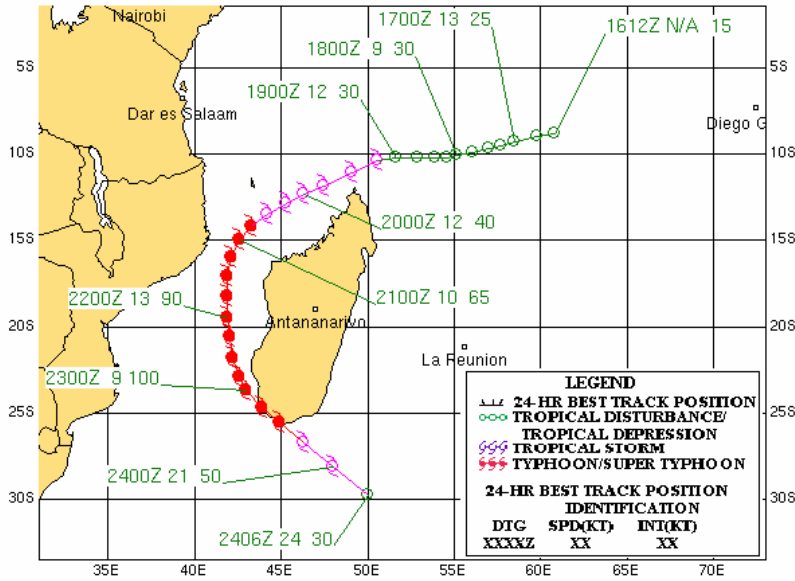

TROPICAL CYCLONE 03S (AROLA)
07-15 NOVEMBER 2004

TROPICAL CYCLONE 04S (BENTO)
20 NOVEMBER-04 DECEMBER 2004

TROPICAL CYCLONE 06S (CHAMBO)
21 DECEMBER 2004-01 JANUARY 2005

TROPICAL CYCLONE 08P (KERRY)
04-14 JANUARY 2005

**TROPICAL CYCLONE 12S (ERNEST)
16-24 JANUARY 2005**

**TROPICAL CYCLONE 15P (MEENA)
02-07 FEBRUARY 2005**

**TROPICAL CYCLONE 18P (NANCY)
11-17 FEBRUARY 2005**

**TROPICAL CYCLONE 19P (OLAF)
12-20 FEBRUARY 2005**

TROPICAL CYCLONE 20P (PERCY)
24 FEBRUARY-05 MARCH 2005

TROPICAL CYCLONE 22P (INGRID)
04-17 MARCH 2005

TROPICAL CYCLONE 23S (WILLY)
08-14 MARCH 2005

TROPICAL CYCLONE 24S (HENNIE)
21-28 MARCH 2005

TROPICAL CYCLONE 26S (ADELINE-JULIET)
01 APRIL - 12 APRIL 2005