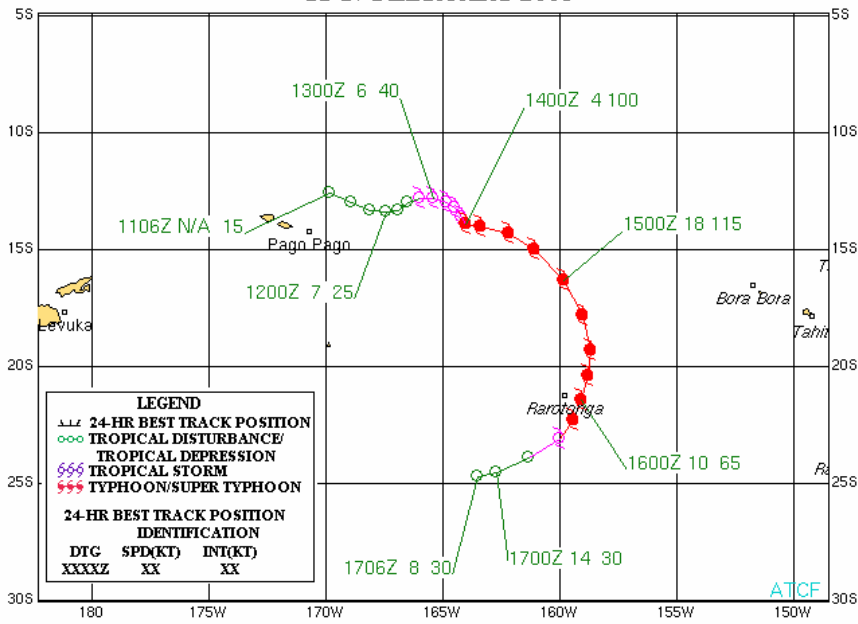

TROPICAL CYCLONE 03S (AROLA)
07-15 NOVEMBER 2004

TROPICAL CYCLONE 04S (BENTO)
20 NOVEMBER-04 DECEMBER 2004

TROPICAL CYCLONE 06S (CHAMBO)
21 DECEMBER 2004-01 JANUARY 2005

TROPICAL CYCLONE 08P (KERRY)
04-14 JANUARY 2005

**TROPICAL CYCLONE 12S (ERNEST)
16-24 JANUARY 2005**

**TROPICAL CYCLONE 15P (MEENA)
02-07 FEBRUARY 2005**

**TROPICAL CYCLONE 18P (NANCY)
11-17 FEBRUARY 2005**

**TROPICAL CYCLONE 19P (OLAF)
12-20 FEBRUARY 2005**

TROPICAL CYCLONE 20P (PERCY)
24 FEBRUARY-05 MARCH 2005

TROPICAL CYCLONE 22P (INGRID)
04-17 MARCH 2005

TROPICAL CYCLONE 23S (WILLY)
08-14 MARCH 2005

TROPICAL CYCLONE 24S (HENNIE)
21-28 MARCH 2005

TROPICAL CYCLONE 26S (ADELINE-JULIET)
01 APRIL - 12 APRIL 2005